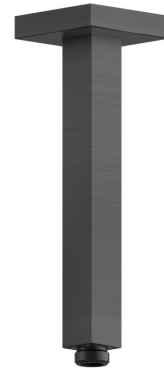

**28153.59.064**

Ceiling-mounted shower arm, squared, in brass. L=200 mm -  
finish PVD Brushed Gun Metal

**FEATURES**

---

Material	<b>Brass</b>
Installation	<b>Ceiling-mounted</b>

**TECHNICAL DRAWING**

---

**28153.59.064**

Ceiling-mounted shower arm, squared, in brass. L=200 mm - finish PVD Brushed Gun Metal

#### AVAILABLE FINISHES

---

**59.064**

PVD Brushed Gun Metal

**01.014**

finish Matt White

**01.093**

finish Matt Black