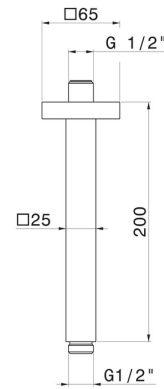

**28153.59.064**

Ceiling-mounted shower arm, squared, in brass. L=200 mm -  
finish PVD Brushed Gun Metal

**FEATURES**

---

Material	<b>Brass</b>
Installation	<b>Ceiling-mounted</b>

**TECHNICAL DRAWING**

---

**28153.59.064**

Ceiling-mounted shower arm, squared, in brass. L=200 mm - finish PVD Brushed Gun Metal