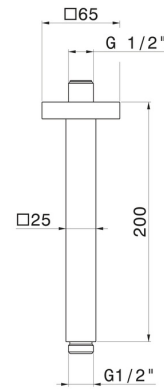

28153.59.066

Ceiling-mounted shower arm, squared, in brass. L=200 mm -
finish PVD Brushed steel

FEATURES

Material	Brass
Installation	Ceiling-mounted

TECHNICAL DRAWING

28153.59.066

Ceiling-mounted shower arm, squared, in brass. L=200 mm - finish PVD Brushed steel