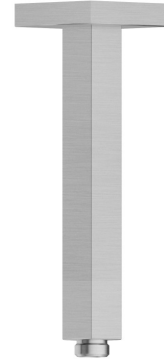

28153.59.066

Ceiling-mounted shower arm, squared, in brass. L=200 mm -
finish PVD Brushed steel

FEATURES

Material	Brass
Installation	Ceiling-mounted

TECHNICAL DRAWING

28153.59.066

Ceiling-mounted shower arm, squared, in brass. L=200 mm - finish PVD Brushed steel

AVAILABLE FINISHES

59.066

PVD Brushed steel

01.014

finish Matt White

01.093

finish Matt Black

21.018

finish Chrome

47.083

finish Groove Bronze

59.064

finish PVD Brushed Gun Metal

59.067

finish PVD Brushed Copper Bronze

59.097

finish PVD Brushed Gold

59.098

finish PVD Brushed Pale Gold

61.020

finish PVD Glossy Gold

M0.070

finish Titanium Satin

M0.071