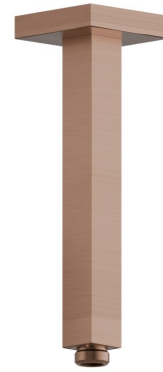

**28153.59.067**

Ceiling-mounted shower arm, squared, in brass. L=200 mm -  
finish PVD Brushed Copper Bronze

PVD Brushed Copper Bronze

**FEATURES**

---

Material	<b>Brass</b>
Installation	<b>Ceiling-mounted</b>

**TECHNICAL DRAWING**

---

**28153.59.067**

Ceiling-mounted shower arm, squared, in brass. L=200 mm - finish PVD Brushed Copper Bronze

#### AVAILABLE FINISHES

---

**59.067**

PVD Brushed Copper Bronze

**01.014**

finish Matt White

**01.093**

finish Matt Black