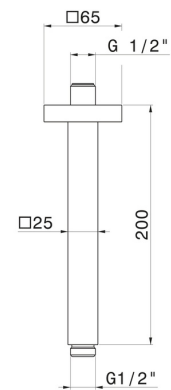

**28153.59.067**

Ceiling-mounted shower arm, squared, in brass. L=200 mm -  
finish PVD Brushed Copper Bronze

PVD Brushed Copper Bronze

**FEATURES**

---

Material	<b>Brass</b>
Installation	<b>Ceiling-mounted</b>

**TECHNICAL DRAWING**

---

**28153.59.067**

Ceiling-mounted shower arm, squared, in brass. L=200 mm - finish PVD Brushed Copper Bronze