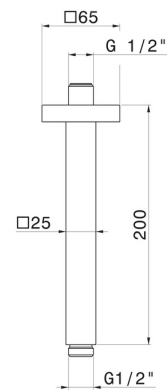

**28153.59.097**

Ceiling-mounted shower arm, squared, in brass. L=200 mm -  
finish PVD Brushed Gold

**FEATURES**

---

Material	<b>Brass</b>
Installation	<b>Ceiling-mounted</b>

**TECHNICAL DRAWING**

---

**28153.59.097**

Ceiling-mounted shower arm, squared, in brass. L=200 mm - finish PVD Brushed Gold