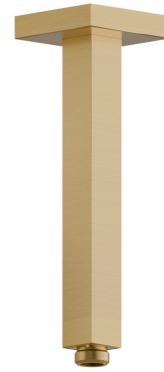

**28153.59.097**

Ceiling-mounted shower arm, squared, in brass. L=200 mm -  
finish PVD Brushed Gold

**FEATURES**

---

Material	<b>Brass</b>
Installation	<b>Ceiling-mounted</b>

**TECHNICAL DRAWING**

---

**28153.59.097**

Ceiling-mounted shower arm, squared, in brass. L=200 mm - finish PVD Brushed Gold

#### AVAILABLE FINISHES

---

**59.097**

PVD Brushed Gold

**01.014**

finish Matt White

**01.093**

finish Matt Black