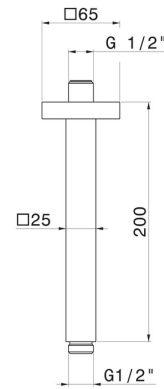

**28153.59.098**

Ceiling-mounted shower arm, squared, in brass. L=200 mm -  
finish PVD Brushed Pale Gold

**FEATURES**

---

Material	<b>Brass</b>
Installation	<b>Ceiling-mounted</b>

**TECHNICAL DRAWING**

---

**28153.59.098**

Ceiling-mounted shower arm, squared, in brass. L=200 mm - finish PVD Brushed Pale Gold