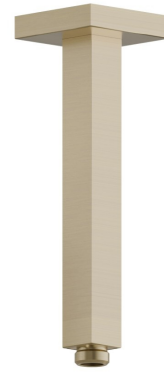

**28153.59.098**

Ceiling-mounted shower arm, squared, in brass. L=200 mm -  
finish PVD Brushed Pale Gold

**FEATURES**

---

Material	<b>Brass</b>
Installation	<b>Ceiling-mounted</b>

**TECHNICAL DRAWING**

---

**28153.59.098**

Ceiling-mounted shower arm, squared, in brass. L=200 mm - finish PVD Brushed Pale Gold

#### AVAILABLE FINISHES

---

**59.098**

PVD Brushed Pale Gold

**01.014**

finish Matt White

**01.093**

finish Matt Black