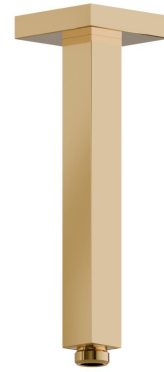

28153.61.020

Ceiling-mounted shower arm, squared, in brass. L=200 mm -
finish PVD Glossy Gold

FEATURES

Material	Brass
Installation	Ceiling-mounted

TECHNICAL DRAWING

28153.61.020

Ceiling-mounted shower arm, squared, in brass. L=200 mm - finish PVD Glossy Gold

AVAILABLE FINISHES

61.020

PVD Glossy Gold

01.014

finish Matt White

01.093

finish Matt Black

21.018

finish Chrome

47.083

finish Groove Bronze

59.064

finish PVD Brushed Gun Metal

59.066

finish PVD Brushed steel

59.067

finish PVD Brushed Copper Bronze

59.097

finish PVD Brushed Gold

59.098

finish PVD Brushed Pale Gold

M0.070

finish Titanium Satin

M0.071