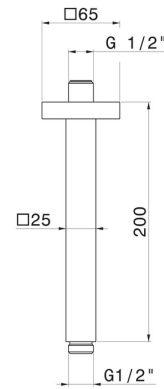

28153.61.020

Ceiling-mounted shower arm, squared, in brass. L=200 mm -
finish PVD Glossy Gold

FEATURES

Material	Brass
Installation	Ceiling-mounted

TECHNICAL DRAWING

28153.61.020

Ceiling-mounted shower arm, squared, in brass. L=200 mm - finish PVD Glossy Gold