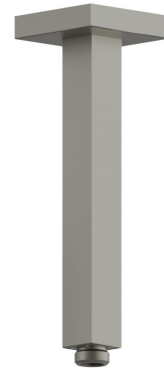

28153.M0.070

Ceiling-mounted shower arm, squared, in brass. L=200 mm -
finish Titanium Satin

FEATURES

Material	Brass
Installation	Ceiling-mounted

TECHNICAL DRAWING

28153.M0.070

Ceiling-mounted shower arm, squared, in brass. L=200 mm - finish Titanium Satin

AVAILABLE FINISHES

M0.070

Titanium Satin

01.014

finish Matt White

01.093

finish Matt Black

21.018

finish Chrome

47.083

finish Groove Bronze

59.064

finish PVD Brushed Gun Metal

59.066

finish PVD Brushed steel

59.067