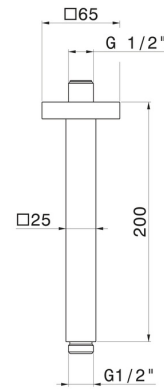

28153.M0.070

Ceiling-mounted shower arm, squared, in brass. L=200 mm -
finish Titanium Satin

FEATURES

Material	Brass
Installation	Ceiling-mounted

TECHNICAL DRAWING

28153.M0.070

Ceiling-mounted shower arm, squared, in brass. L=200 mm - finish Titanium Satin