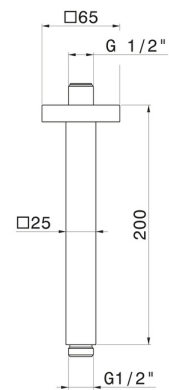

28153.M0.071

Ceiling-mounted shower arm, squared, in brass. L=200 mm -
finish Gold Satin

FEATURES

Material	Brass
Installation	Ceiling-mounted

TECHNICAL DRAWING

28153.M0.071

Ceiling-mounted shower arm, squared, in brass. L=200 mm - finish Gold Satin