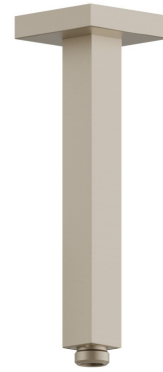

28153.M0.071

Ceiling-mounted shower arm, squared, in brass. L=200 mm -
finish Gold Satin

FEATURES

Material	Brass
Installation	Ceiling-mounted

TECHNICAL DRAWING

28153.M0.071

Ceiling-mounted shower arm, squared, in brass. L=200 mm - finish Gold Satin

AVAILABLE FINISHES

M0.071

Gold Satin

01.014

finish Matt White

01.093

finish Matt Black

21.018

finish Chrome

47.083

finish Groove Bronze

59.064

finish PVD Brushed Gun Metal

59.066

finish PVD Brushed steel

59.067