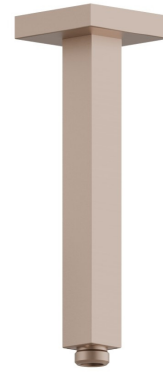

28153.M0.072

Ceiling-mounted shower arm, squared, in brass. L=200 mm -
finish Copper Satin

FEATURES

Material	Brass
Installation	Ceiling-mounted

TECHNICAL DRAWING

28153.M0.072

Ceiling-mounted shower arm, squared, in brass. L=200 mm - finish Copper Satin

AVAILABLE FINISHES

M0.072

Copper Satin

01.014

finish Matt White

01.093

finish Matt Black

21.018

finish Chrome

47.083

finish Groove Bronze

59.064

finish PVD Brushed Gun Metal

59.066

finish PVD Brushed steel

59.067

finish PVD Brushed Copper Bronze

59.097

finish PVD Brushed Gold

59.098

finish PVD Brushed Pale Gold

61.020

finish PVD Glossy Gold

M0.070