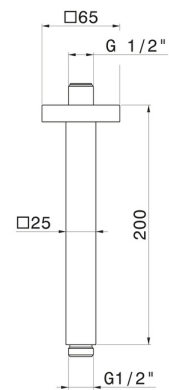

28153.M0.072

Ceiling-mounted shower arm, squared, in brass. L=200 mm -
finish Copper Satin

FEATURES

Material	Brass
Installation	Ceiling-mounted

TECHNICAL DRAWING

28153.M0.072

Ceiling-mounted shower arm, squared, in brass. L=200 mm - finish Copper Satin