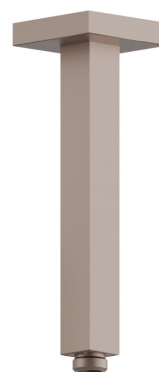

28153.M0.075

Ceiling-mounted shower arm, squared, in brass. L=200 mm -
finish Copper Glossy

FEATURES

Material	Brass
Installation	Ceiling-mounted

TECHNICAL DRAWING

28153.M0.075

Ceiling-mounted shower arm, squared, in brass. L=200 mm - finish Copper Glossy

AVAILABLE FINISHES

M0.075

Copper Glossy

01.014

finish Matt White

01.093

finish Matt Black

21.018

finish Chrome

47.083

finish Groove Bronze

59.064

finish PVD Brushed Gun Metal

59.066

finish PVD Brushed steel

59.067

finish PVD Brushed Copper Bronze

59.097

finish PVD Brushed Gold

59.098

finish PVD Brushed Pale Gold

61.020

finish PVD Glossy Gold

M0.070