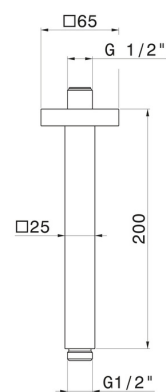

28153.M0.075

Ceiling-mounted shower arm, squared, in brass. L=200 mm -
finish Copper Glossy

FEATURES

Material	Brass
Installation	Ceiling-mounted

TECHNICAL DRAWING

28153.M0.075

Ceiling-mounted shower arm, squared, in brass. L=200 mm - finish Copper Glossy