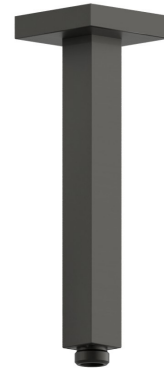

**28153.M0.077**

Ceiling-mounted shower arm, squared, in brass. L=200 mm -  
finish Carbon Satin

**FEATURES**

---

Material	<b>Brass</b>
Installation	<b>Ceiling-mounted</b>

**TECHNICAL DRAWING**

---

**28153.M0.077**

Ceiling-mounted shower arm, squared, in brass. L=200 mm - finish Carbon Satin