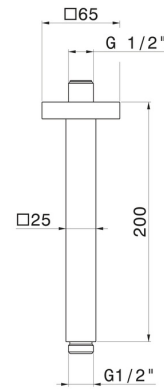

**28153.M0.077**

Ceiling-mounted shower arm, squared, in brass. L=200 mm -  
finish Carbon Satin

**FEATURES**

---

Material	<b>Brass</b>
Installation	<b>Ceiling-mounted</b>

**TECHNICAL DRAWING**

---

**28153.M0.077**

Ceiling-mounted shower arm, squared, in brass. L=200 mm - finish Carbon Satin