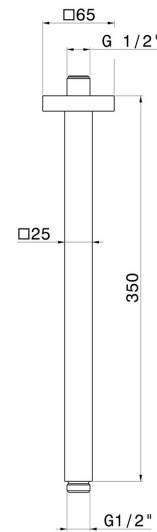

26599.01.014

Ceiling-mounted shower arm, squared, in brass. L=350 mm -
finish Matt White

FEATURES

Material	Brass
Installation	Ceiling-mounted

TECHNICAL DRAWING

26599.01.014

Ceiling-mounted shower arm, squared, in brass. L=350 mm - finish Matt White

finish Groove Bronze

58.061

finish PVD Copper Bronze

58.063

finish PVD Gun Metal

59.064

finish PVD Brushed Gun Metal

59.066