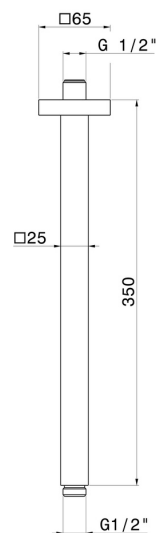

26599.01.093

Ceiling-mounted shower arm, squared, in brass. L=350 mm -
finish Matt Black

FEATURES

Material	Brass
Installation	Ceiling-mounted

TECHNICAL DRAWING

26599.01.093

Ceiling-mounted shower arm, squared, in brass. L=350 mm - finish Matt Black

finish Groove Bronze

58.061

finish PVD Copper Bronze

58.063

finish PVD Gun Metal

59.064

finish PVD Brushed Gun Metal

59.066