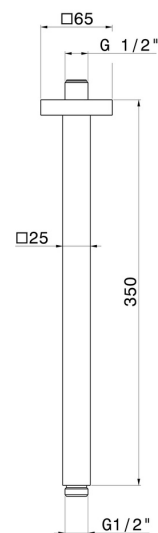

26599.21.018

Ceiling-mounted shower arm, squared, in brass. L=350 mm -
finish Chrome

FEATURES

Material	Brass
Installation	Ceiling-mounted

TECHNICAL DRAWING

26599.21.018

Ceiling-mounted shower arm, squared, in brass. L=350 mm - finish Chrome

finish Groove Bronze

58.061

finish PVD Copper Bronze

58.063

finish PVD Gun Metal

59.064

finish PVD Brushed Gun Metal

59.066