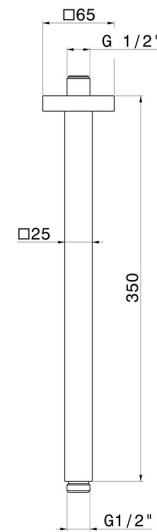

**26599.47.083**

Ceiling-mounted shower arm, squared, in brass. L=350 mm -  
finish Groove Bronze

Groove Bronze

**FEATURES**

---

Material	<b>Brass</b>
Installation	<b>Ceiling-mounted</b>

**TECHNICAL DRAWING**

---

**26599.47.083**

Ceiling-mounted shower arm, squared, in brass. L=350 mm - finish Groove Bronze