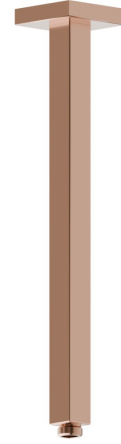

**26599.58.061**

Ceiling-mounted shower arm, squared, in brass. L=350 mm -  
finish PVD Copper Bronze

**FEATURES**

---

|              |                        |
|--------------|------------------------|
| Material     | <b>Brass</b>           |
| Installation | <b>Ceiling-mounted</b> |

**TECHNICAL DRAWING**

---

**26599.58.061**

Ceiling-mounted shower arm, squared, in brass. L=350 mm - finish PVD Copper Bronze

#### AVAILABLE FINISHES

---

**58.061**

PVD Copper Bronze

**01.014**

finish Matt White

**01.093**

finish Matt Black

**59.066**

finish PVD Brushed steel

**59.067**

finish PVD Brushed Copper Bronze

**59.097**

finish PVD Brushed Gold

**59.098**

finish PVD Brushed Pale Gold