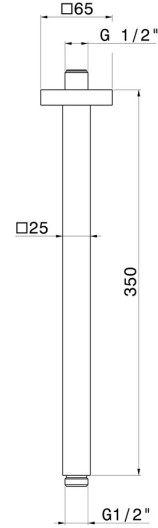

**26599.58.061**

Ceiling-mounted shower arm, squared, in brass. L=350 mm -  
finish PVD Copper Bronze

**FEATURES**

---

|              |                        |
|--------------|------------------------|
| Material     | <b>Brass</b>           |
| Installation | <b>Ceiling-mounted</b> |

**TECHNICAL DRAWING**

---

**26599.58.061**

Ceiling-mounted shower arm, squared, in brass. L=350 mm - finish PVD Copper Bronze