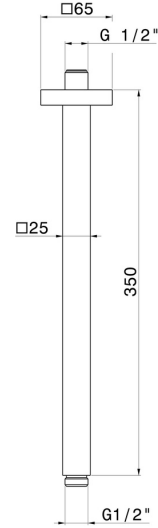

26599.58.063

Ceiling-mounted shower arm, squared, in brass. L=350 mm -
finish PVD Gun Metal

FEATURES

Material	Brass
Installation	Ceiling-mounted

TECHNICAL DRAWING

26599.58.063

Ceiling-mounted shower arm, squared, in brass. L=350 mm - finish PVD Gun Metal

finish Chrome

47.083

finish Groove Bronze

58.061

finish PVD Copper Bronze

59.064

finish PVD Brushed Gun Metal

59.066