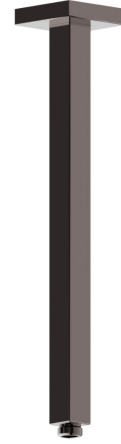

26599.58.063

Ceiling-mounted shower arm, squared, in brass. L=350 mm -
finish PVD Gun Metal

FEATURES

Material	Brass
Installation	Ceiling-mounted

TECHNICAL DRAWING

26599.58.063

Ceiling-mounted shower arm, squared, in brass. L=350 mm - finish PVD Gun Metal

AVAILABLE FINISHES

58.063

PVD Gun Metal

01.014

finish Matt White

01.093

finish Matt Black

21.018

finish Chrome

47.083

finish Groove Bronze

58.061

finish PVD Copper Bronze

59.064

finish PVD Brushed Gun Metal

59.066

finish PVD Brushed steel

59.067

finish PVD Brushed Copper Bronze

59.097

finish PVD Brushed Gold

59.098

finish PVD Brushed Pale Gold

61.020