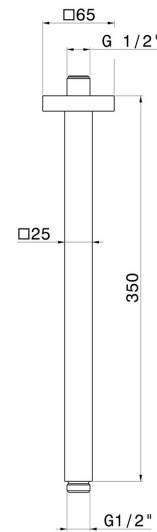

**26599.59.064**

Ceiling-mounted shower arm, squared, in brass. L=350 mm -  
finish PVD Brushed Gun Metal

**FEATURES**

---

Material	<b>Brass</b>
Installation	<b>Ceiling-mounted</b>

**TECHNICAL DRAWING**

---

**26599.59.064**

Ceiling-mounted shower arm, squared, in brass. L=350 mm - finish PVD Brushed Gun Metal

**21.018**

finish Chrome

**47.083**

finish Groove Bronze

**58.061**

finish PVD Copper Bronze

**58.063**

finish PVD Gun Metal