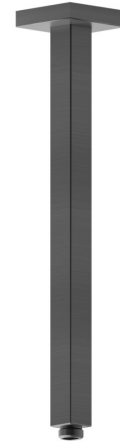

**26599.59.064**

Ceiling-mounted shower arm, squared, in brass. L=350 mm -  
finish PVD Brushed Gun Metal

**FEATURES**

---

Material	<b>Brass</b>
Installation	<b>Ceiling-mounted</b>

**TECHNICAL DRAWING**

---

**26599.59.064**

Ceiling-mounted shower arm, squared, in brass. L=350 mm - finish PVD Brushed Gun Metal

#### AVAILABLE FINISHES

---

**59.064**

PVD Brushed Gun Metal

**01.014**

finish Matt White

**01.093**

finish Matt Black

**21.018**

finish Chrome

**47.083**

finish Groove Bronze

**58.061**

finish PVD Copper Bronze

**58.063**

finish PVD Gun Metal