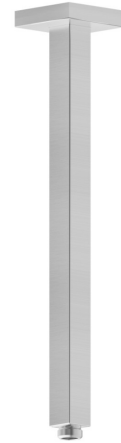

**26599.59.066**

Ceiling-mounted shower arm, squared, in brass. L=350 mm -  
finish PVD Brushed steel

**FEATURES**

---

Material	<b>Brass</b>
Installation	<b>Ceiling-mounted</b>

**TECHNICAL DRAWING**

---

**26599.59.066**

Ceiling-mounted shower arm, squared, in brass. L=350 mm - finish PVD Brushed steel

#### AVAILABLE FINISHES

---

**59.066**

PVD Brushed steel

**01.014**

finish Matt White

**01.093**

finish Matt Black

**21.018**

finish Chrome

**47.083**

finish Groove Bronze

**58.061**

finish PVD Copper Bronze

**58.063**

finish PVD Gun Metal