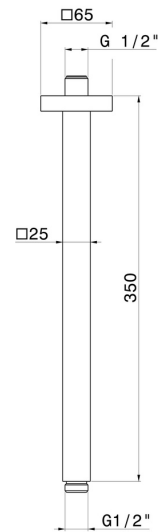

**26599.59.066**

Ceiling-mounted shower arm, squared, in brass. L=350 mm -  
finish PVD Brushed steel

**FEATURES**

---

Material	<b>Brass</b>
Installation	<b>Ceiling-mounted</b>

**TECHNICAL DRAWING**

---

**26599.59.066**

Ceiling-mounted shower arm, squared, in brass. L=350 mm - finish PVD Brushed steel

**21.018**

finish Chrome

**47.083**

finish Groove Bronze

**58.061**

finish PVD Copper Bronze

**58.063**

finish PVD Gun Metal