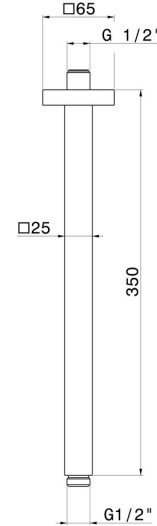

26599.59.067

Ceiling-mounted shower arm, squared, in brass. L=350 mm -
finish PVD Brushed Copper Bronze

PVD Brushed Copper Bronze

FEATURES

Material	Brass
Installation	Ceiling-mounted

TECHNICAL DRAWING

26599.59.067

Ceiling-mounted shower arm, squared, in brass. L=350 mm - finish PVD Brushed Copper Bronze

AVAILABLE FINISHES

59.067

PVD Brushed Copper Bronze

01.014

finish Matt White

01.093

finish Matt Black

21.018

finish Chrome

47.083

finish Groove Bronze

58.061

finish PVD Copper Bronze

58.063

finish PVD Gun Metal