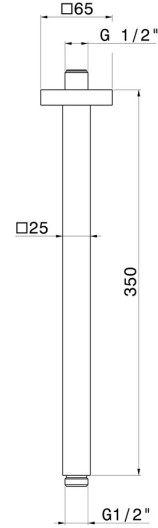

**26599.59.097**

Ceiling-mounted shower arm, squared, in brass. L=350 mm -  
finish PVD Brushed Gold

**FEATURES**

---

Material	<b>Brass</b>
Installation	<b>Ceiling-mounted</b>

**TECHNICAL DRAWING**

---

**26599.59.097**

Ceiling-mounted shower arm, squared, in brass. L=350 mm - finish PVD Brushed Gold

**21.018**

finish Chrome

**47.083**

finish Groove Bronze

**58.061**

finish PVD Copper Bronze

**58.063**

finish PVD Gun Metal