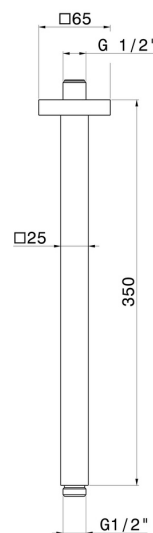

**26599.59.098**

Ceiling-mounted shower arm, squared, in brass. L=350 mm -  
finish PVD Brushed Pale Gold

**FEATURES**

---

Material	<b>Brass</b>
Installation	<b>Ceiling-mounted</b>

**TECHNICAL DRAWING**

---

**26599.59.098**

Ceiling-mounted shower arm, squared, in brass. L=350 mm - finish PVD Brushed Pale Gold

**21.018**

finish Chrome

**47.083**

finish Groove Bronze

**58.061**

finish PVD Copper Bronze

**58.063**

finish PVD Gun Metal