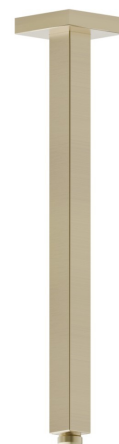

**26599.59.098**

Ceiling-mounted shower arm, squared, in brass. L=350 mm -  
finish PVD Brushed Pale Gold

**FEATURES**

---

Material	<b>Brass</b>
Installation	<b>Ceiling-mounted</b>

**TECHNICAL DRAWING**

---

**26599.59.098**

Ceiling-mounted shower arm, squared, in brass. L=350 mm - finish PVD Brushed Pale Gold

#### AVAILABLE FINISHES

---

**59.098**

PVD Brushed Pale Gold

**01.014**

finish Matt White

**01.093**

finish Matt Black

**21.018**

finish Chrome

**47.083**

finish Groove Bronze

**58.061**

finish PVD Copper Bronze

**58.063**

finish PVD Gun Metal