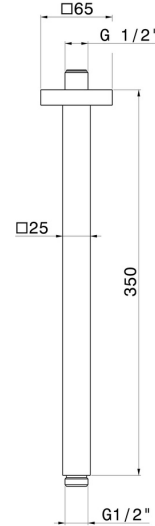

26599.61.020

Ceiling-mounted shower arm, squared, in brass. L=350 mm -
finish PVD Glossy Gold

FEATURES

Material	Brass
Installation	Ceiling-mounted

TECHNICAL DRAWING

26599.61.020

Ceiling-mounted shower arm, squared, in brass. L=350 mm - finish PVD Glossy Gold

finish Chrome

47.083

finish Groove Bronze

58.061

finish PVD Copper Bronze

58.063

finish PVD Gun Metal

59.064