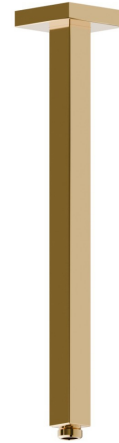

26599.61.020

Ceiling-mounted shower arm, squared, in brass. L=350 mm -
finish PVD Glossy Gold

FEATURES

Material	Brass
Installation	Ceiling-mounted

TECHNICAL DRAWING

26599.61.020

Ceiling-mounted shower arm, squared, in brass. L=350 mm - finish PVD Glossy Gold

AVAILABLE FINISHES

61.020

PVD Glossy Gold

01.014

finish Matt White

01.093

finish Matt Black

21.018

finish Chrome

47.083

finish Groove Bronze

58.061

finish PVD Copper Bronze

58.063

finish PVD Gun Metal

59.064

finish PVD Brushed Gun Metal

59.066

finish PVD Brushed steel

59.067

finish PVD Brushed Copper Bronze

59.097

finish PVD Brushed Gold

59.098