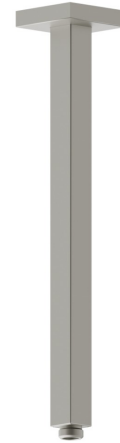

26599.M0.070

Ceiling-mounted shower arm, squared, in brass. L=350 mm -
finish Titanium Satin

FEATURES

Material	Brass
Installation	Ceiling-mounted

TECHNICAL DRAWING

26599.M0.070

Ceiling-mounted shower arm, squared, in brass. L=350 mm - finish Titanium Satin

AVAILABLE FINISHES

M0.070

Titanium Satin

01.014

finish Matt White

01.093

finish Matt Black

21.018

finish Chrome

47.083

finish Groove Bronze

58.061

finish PVD Copper Bronze

58.063

finish PVD Gun Metal

59.064

finish PVD Brushed Gun Metal

59.066

finish PVD Brushed steel

59.067

finish PVD Brushed Copper Bronze

59.097

finish PVD Brushed Gold

59.098