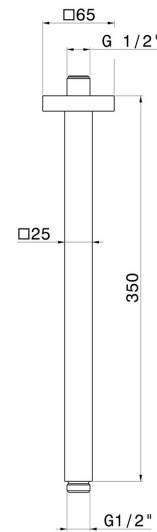

26599.M0.070

Ceiling-mounted shower arm, squared, in brass. L=350 mm -
finish Titanium Satin

FEATURES

Material	Brass
Installation	Ceiling-mounted

TECHNICAL DRAWING

26599.M0.070

Ceiling-mounted shower arm, squared, in brass. L=350 mm - finish Titanium Satin

finish Chrome

47.083

finish Groove Bronze

58.061

finish PVD Copper Bronze

58.063

finish PVD Gun Metal

59.064