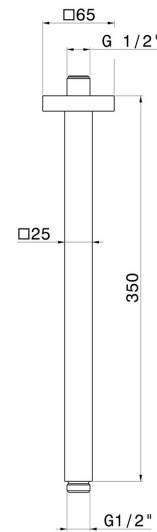

26599.M0.071

Ceiling-mounted shower arm, squared, in brass. L=350 mm -
finish Gold Satin

FEATURES

Material	Brass
Installation	Ceiling-mounted

TECHNICAL DRAWING

26599.M0.071

Ceiling-mounted shower arm, squared, in brass. L=350 mm - finish Gold Satin

finish Chrome

47.083

finish Groove Bronze

58.061

finish PVD Copper Bronze

58.063

finish PVD Gun Metal

59.064