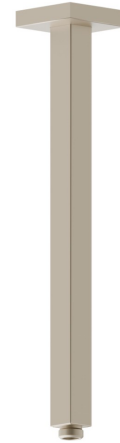

26599.M0.071

Ceiling-mounted shower arm, squared, in brass. L=350 mm -
finish Gold Satin

FEATURES

Material	Brass
Installation	Ceiling-mounted

TECHNICAL DRAWING

26599.M0.071

Ceiling-mounted shower arm, squared, in brass. L=350 mm - finish Gold Satin

finish Chrome

47.083

finish Groove Bronze

58.061

finish PVD Copper Bronze

58.063

finish PVD Gun Metal

59.064

finish PVD Brushed Gun Metal

59.066

finish PVD Brushed steel

59.067

finish PVD Brushed Copper Bronze

59.097

finish PVD Brushed Gold

59.098

finish PVD Brushed Pale Gold

61.020

finish PVD Glossy Gold

M0.070

finish Titanium Satin

M0.072

finish Copper Satin

M0.075