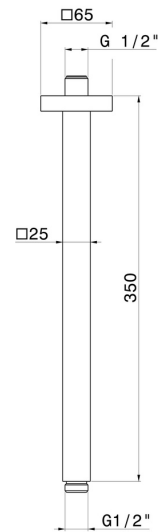

26599.M0.072

Ceiling-mounted shower arm, squared, in brass. L=350 mm -
finish Copper Satin

FEATURES

Material	Brass
Installation	Ceiling-mounted

TECHNICAL DRAWING

26599.M0.072

Ceiling-mounted shower arm, squared, in brass. L=350 mm - finish Copper Satin

finish Chrome

47.083

finish Groove Bronze

58.061

finish PVD Copper Bronze

58.063

finish PVD Gun Metal

59.064