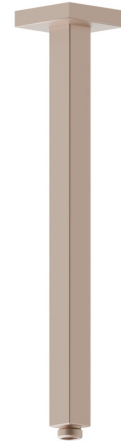

26599.M0.072

Ceiling-mounted shower arm, squared, in brass. L=350 mm -
finish Copper Satin

FEATURES

Material	Brass
Installation	Ceiling-mounted

TECHNICAL DRAWING

26599.M0.072

Ceiling-mounted shower arm, squared, in brass. L=350 mm - finish Copper Satin

AVAILABLE FINISHES

M0.072

Copper Satin

01.014

finish Matt White

01.093

finish Matt Black

21.018

finish Chrome

47.083

finish Groove Bronze

58.061

finish PVD Copper Bronze

58.063

finish PVD Gun Metal

59.064

finish PVD Brushed Gun Metal

59.066

finish PVD Brushed steel

59.067

finish PVD Brushed Copper Bronze

59.097

finish PVD Brushed Gold

59.098