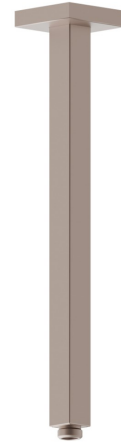

26599.M0.075

Ceiling-mounted shower arm, squared, in brass. L=350 mm -
finish Copper Glossy

FEATURES

Material	Brass
Installation	Ceiling-mounted

TECHNICAL DRAWING

26599.M0.075

Ceiling-mounted shower arm, squared, in brass. L=350 mm - finish Copper Glossy

AVAILABLE FINISHES

M0.075

Copper Glossy

01.014

finish Matt White

01.093

finish Matt Black

21.018

finish Chrome

47.083

finish Groove Bronze

58.061

finish PVD Copper Bronze

58.063

finish PVD Gun Metal

59.064

finish PVD Brushed Gun Metal

59.066

finish PVD Brushed steel

59.067

finish PVD Brushed Copper Bronze

59.097

finish PVD Brushed Gold

59.098