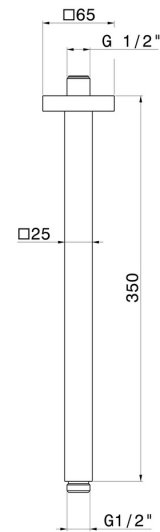

26599.M0.075

Ceiling-mounted shower arm, squared, in brass. L=350 mm -
finish Copper Glossy

FEATURES

Material	Brass
Installation	Ceiling-mounted

TECHNICAL DRAWING

26599.M0.075

Ceiling-mounted shower arm, squared, in brass. L=350 mm - finish Copper Glossy

finish Chrome

47.083

finish Groove Bronze

58.061

finish PVD Copper Bronze

58.063

finish PVD Gun Metal

59.064