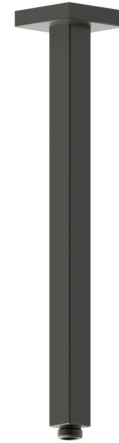

26599.M0.077

Ceiling-mounted shower arm, squared, in brass. L=350 mm -
finish Carbon Satin

FEATURES

Material	Brass
Installation	Ceiling-mounted

TECHNICAL DRAWING

26599.M0.077

Ceiling-mounted shower arm, squared, in brass. L=350 mm - finish Carbon Satin

AVAILABLE FINISHES

M0.077

Carbon Satin

01.014

finish Matt White

01.093

finish Matt Black

21.018

finish Chrome

47.083

finish Groove Bronze

58.061

finish PVD Copper Bronze

58.063

finish PVD Gun Metal

59.064

finish PVD Brushed Gun Metal

59.066

finish PVD Brushed steel

59.067

finish PVD Brushed Copper Bronze

59.097

finish PVD Brushed Gold

59.098