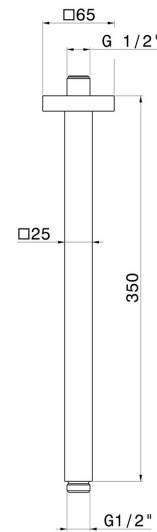

26599.M0.077

Ceiling-mounted shower arm, squared, in brass. L=350 mm -
finish Carbon Satin

FEATURES

Material	Brass
Installation	Ceiling-mounted

TECHNICAL DRAWING

26599.M0.077

Ceiling-mounted shower arm, squared, in brass. L=350 mm - finish Carbon Satin

finish Chrome

47.083

finish Groove Bronze

58.061

finish PVD Copper Bronze

58.063

finish PVD Gun Metal

59.064