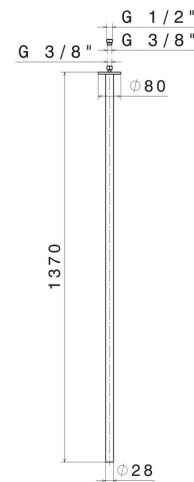

SENSITIVE

65843.01.014

Ceiling spout for basin group with 1/2" connection - finish Matt White

L=1370mm. For electronic separate control

FEATURES

Material	Brass
Technology	Save Water
Installation	Ceiling-mounted
Hole type	Single hole

TECHNICAL DRAWING

SENSITIVE

65843.01.014

Ceiling spout for basin group with 1/2" connection - finish Matt White

AVAILABLE FINISHES

01.014

Matt White

01.093

finish Matt Black

21.018

finish Chrome

47.083

finish Groove Bronze

58.061

finish PVD Copper Bronze

58.063