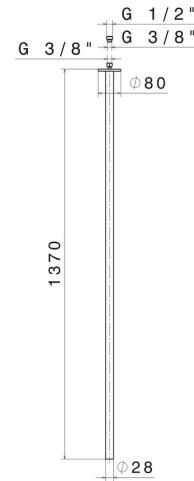

SENSITIVE

65843.01.093

Ceiling spout for basin group with 1/2" connection - finish Matt Black

L=1370mm. For electronic separate control

FEATURES

Material	Brass
Technology	Save Water
Installation	Ceiling-mounted
Hole type	Single hole

TECHNICAL DRAWING

 **AR Preview**
try it in your home

More Details
on our [website](#)

SENSITIVE

65843.01.093

Ceiling spout for basin group with 1/2" connection - finish Matt Black

AVAILABLE FINISHES

01.093