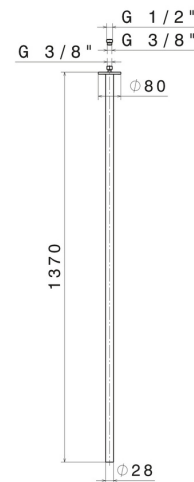

# SENSITIVE

**65843.21.018**

Ceiling spout for basin group with 1/2" connection - finish Chrome

L=1370mm. For electronic separate control

Chrome

## FEATURES

Material	<b>Brass</b>
Technology	<b>Save Water</b>
Installation	<b>Ceiling-mounted</b>
Hole type	<b>Single hole</b>

## TECHNICAL DRAWING

**SENSITIVE**

**65843.21.018**

Ceiling spout for basin group with 1/2" connection - finish Chrome

**AVAILABLE FINISHES**

---

**21.018**

Chrome