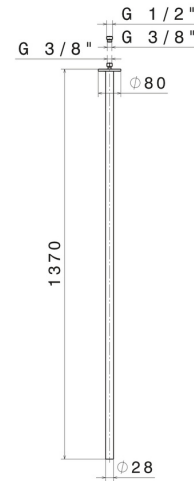

SENSITIVE

65843.47.083

Ceiling spout for basin group with 1/2" connection - finish
Groove Bronze

L=1370mm. For electronic separate control

Groove Bronze

FEATURES

Material	Brass
Technology	Save Water
Installation	Ceiling-mounted
Hole type	Single hole

TECHNICAL DRAWING

 **AR Preview**
try it in your home

More Details
on our [website](#)

SENSITIVE

65843.47.083

Ceiling spout for basin group with 1/2" connection - finish Groove Bronze

AVAILABLE FINISHES

47.083