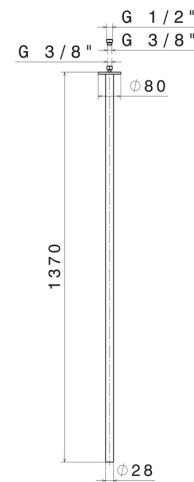

SENSITIVE

65843.58.061

Ceiling spout for basin group with 1/2" connection - finish
PVD Copper Bronze

L=1370mm. For electronic separate control

SAVE
WATER

PVD Copper Bronze

FEATURES

Material	Brass
Technology	Save Water
Installation	Ceiling-mounted
Hole type	Single hole

TECHNICAL DRAWING

SENSITIVE

65843.58.061

Ceiling spout for basin group with 1/2" connection - finish PVD Copper Bronze

AVAILABLE FINISHES

58.061

PVD Copper Bronze

01.014