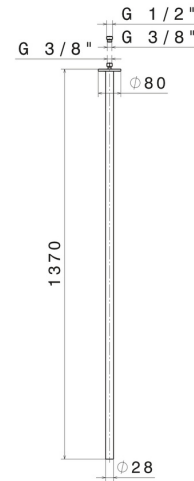

SENSITIVE

65843.58.063

Ceiling spout for basin group with 1/2" connection - finish
PVD Gun Metal

L=1370mm. For electronic separate control

SAVE
WATER

PVD Gun Metal

FEATURES

Material	Brass
Technology	Save Water
Installation	Ceiling-mounted
Hole type	Single hole

TECHNICAL DRAWING

AR Preview
try it in your home

More Details
on our [website](#)

SENSITIVE

65843.58.063

Ceiling spout for basin group with 1/2" connection - finish PVD Gun Metal

AVAILABLE FINISHES

58.063