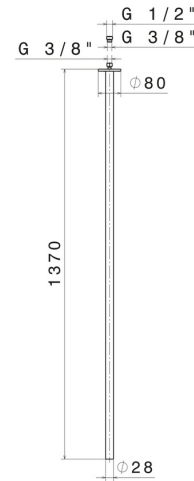

SENSITIVE

65843.59.064

Ceiling spout for basin group with 1/2" connection - finish
PVD Brushed Gun Metal

L=1370mm. For electronic separate control

PVD Brushed Gun Metal

FEATURES

Material	Brass
Technology	Save Water
Installation	Ceiling-mounted
Hole type	Single hole

TECHNICAL DRAWING

SENSITIVE

65843.59.064

Ceiling spout for basin group with 1/2" connection - finish PVD Brushed Gun Metal

AVAILABLE FINISHES

59.064

PVD Brushed Gun Metal

01.014