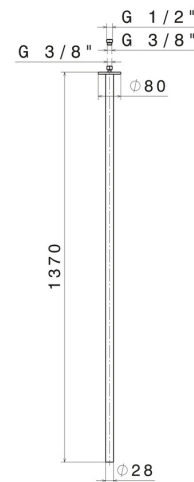

## 65843.59.066

Ceiling spout for basin group with 1/2" connection - finish  
PVD Brushed steel

L=1370mm. For electronic separate control

SAVE  
WATER

PVD Brushed steel

### FEATURES

Material	<b>Brass</b>
Technology	<b>Save Water</b>
Installation	<b>Ceiling-mounted</b>
Hole type	<b>Single hole</b>

### TECHNICAL DRAWING

**SENSITIVE**

**65843.59.066**

Ceiling spout for basin group with 1/2" connection - finish PVD Brushed steel

**AVAILABLE FINISHES**

---

**59.066**

PVD Brushed steel