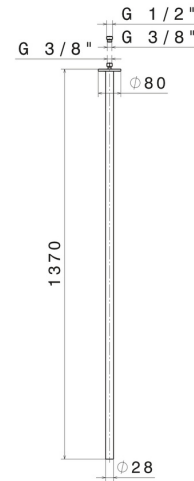

SENSITIVE

65843.59.067

Ceiling spout for basin group with 1/2" connection - finish
PVD Brushed Copper Bronze

L=1370mm. For electronic separate control

SAVE
WATER

PVD Brushed Copper Bronze

FEATURES

Material	Brass
Technology	Save Water
Installation	Ceiling-mounted
Hole type	Single hole

TECHNICAL DRAWING

SENSITIVE

65843.59.067

Ceiling spout for basin group with 1/2" connection - finish PVD Brushed Copper Bronze

AVAILABLE FINISHES

59.067

PVD Brushed Copper Bronze

01.014