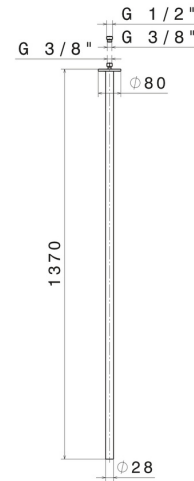

SENSITIVE

65843.59.097

Ceiling spout for basin group with 1/2" connection - finish
PVD Brushed Gold

L=1370mm. For electronic separate control

PVD Brushed Gold

FEATURES

Material	Brass
Technology	Save Water
Installation	Ceiling-mounted
Hole type	Single hole

TECHNICAL DRAWING

SENSITIVE

65843.59.097

Ceiling spout for basin group with 1/2" connection - finish PVD Brushed Gold

AVAILABLE FINISHES

59.097

PVD Brushed Gold

01.014