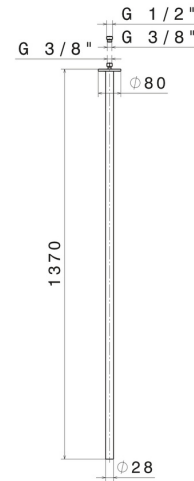

SENSITIVE

65843.59.098

Ceiling spout for basin group with 1/2" connection - finish
PVD Brushed Pale Gold

L=1370mm. For electronic separate control

PVD Brushed Pale Gold

FEATURES

Material	Brass
Technology	Save Water
Installation	Ceiling-mounted
Hole type	Single hole

TECHNICAL DRAWING

SENSITIVE

65843.59.098

Ceiling spout for basin group with 1/2" connection - finish PVD Brushed Pale Gold

AVAILABLE FINISHES

59.098

PVD Brushed Pale Gold

01.014