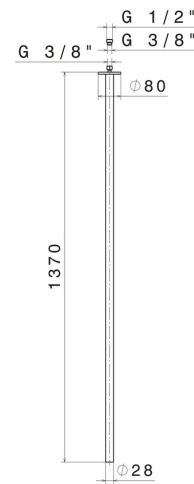

SENSITIVE

65843.61.020

Ceiling spout for basin group with 1/2" connection - finish PVD Glossy Gold

L=1370mm. For electronic separate control

SAVE WATER

PVD Glossy Gold

FEATURES

Material	Brass
Technology	Save Water
Installation	Ceiling-mounted
Hole type	Single hole

TECHNICAL DRAWING

SENSITIVE

65843.61.020

Ceiling spout for basin group with 1/2" connection - finish PVD Glossy Gold

AVAILABLE FINISHES

61.020

PVD Glossy Gold

01.014