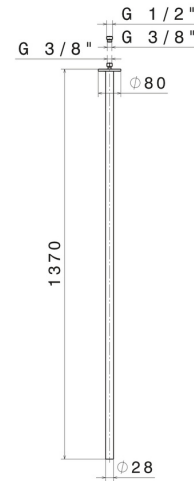

SENSITIVE

65843.M0.071

Ceiling spout for basin group with 1/2" connection - finish Gold Satin

L=1370mm. For electronic separate control

SAVE WATER

FEATURES

Material	Brass
Technology	Save Water
Installation	Ceiling-mounted
Hole type	Single hole

TECHNICAL DRAWING

SENSITIVE

65843.M0.071

Ceiling spout for basin group with 1/2" connection - finish Gold Satin

AVAILABLE FINISHES

M0.071

Gold Satin

01.014