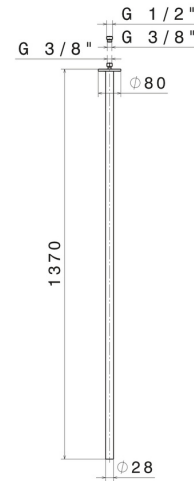

SENSITIVE

65843.M0.072

Ceiling spout for basin group with 1/2" connection - finish
Copper Satin

L=1370mm. For electronic separate control

FEATURES

Material	Brass
Technology	Save Water
Installation	Ceiling-mounted
Hole type	Single hole

TECHNICAL DRAWING

SENSITIVE

65843.M0.072

Ceiling spout for basin group with 1/2" connection - finish Copper Satin

AVAILABLE FINISHES

M0.072

Copper Satin

01.014