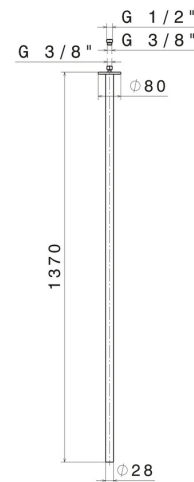

## 65843.M0.077

Ceiling spout for basin group with 1/2" connection - finish  
Carbon Satin

L=1370mm. For electronic separate control

Carbon Satin

### TECHNICAL DRAWING

**SENSITIVE**

**65843.M0.077**

Ceiling spout for basin group with 1/2" connection - finish Carbon Satin

**AVAILABLE FINISHES**

---

**M0.077**

Carbon Satin