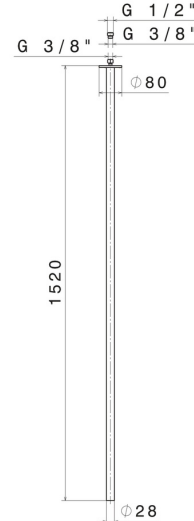

SENSITIVE

65844.01.014

Ceiling spout for basin group with 1/2" connection - finish Matt White

L=1520mm. For electronic separate control.

FEATURES

Material	Brass
Technology	Save Water
Installation	Ceiling-mounted
Hole type	Single hole

TECHNICAL DRAWING

 **AR Preview**
try it in your home

More Details
on our [website](#)

SENSITIVE

65844.01.014

Ceiling spout for basin group with 1/2" connection - finish Matt White

AVAILABLE FINISHES

01.014