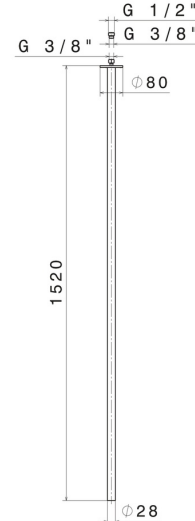

SENSITIVE

65844.01.093

Ceiling spout for basin group with 1/2" connection - finish Matt Black

L=1520mm. For electronic separate control.

FEATURES

Material	Brass
Technology	Save Water
Installation	Ceiling-mounted
Hole type	Single hole

TECHNICAL DRAWING

SENSITIVE

65844.01.093

Ceiling spout for basin group with 1/2" connection - finish Matt Black

AVAILABLE FINISHES

01.093

Matt Black

01.014

finish Matt White

21.018

finish Chrome

47.083

finish Groove Bronze

58.061

finish PVD Copper Bronze

58.063