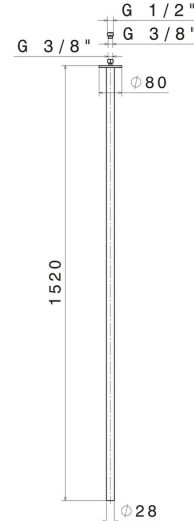

SENSITIVE

65844.47.083

Ceiling spout for basin group with 1/2" connection - finish Groove Bronze

L=1520mm. For electronic separate control.

Groove Bronze

FEATURES

- | | |
|--------------|------------------------|
| Material | Brass |
| Technology | Save Water |
| Installation | Ceiling-mounted |
| Hole type | Single hole |

TECHNICAL DRAWING

AR Preview
try it in your home

More Details
on our [website](#)

SENSITIVE

65844.47.083

Ceiling spout for basin group with 1/2" connection - finish Groove Bronze

AVAILABLE FINISHES

47.083