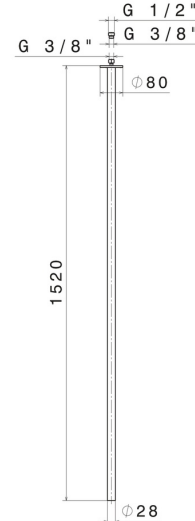

SENSITIVE

65844.58.061

Ceiling spout for basin group with 1/2" connection - finish PVD Copper Bronze

L=1520mm. For electronic separate control.

FEATURES

Material	Brass
Technology	Save Water
Installation	Ceiling-mounted
Hole type	Single hole

TECHNICAL DRAWING

SENSITIVE

65844.58.061

Ceiling spout for basin group with 1/2" connection - finish PVD Copper Bronze

AVAILABLE FINISHES

58.061

PVD Copper Bronze

01.014