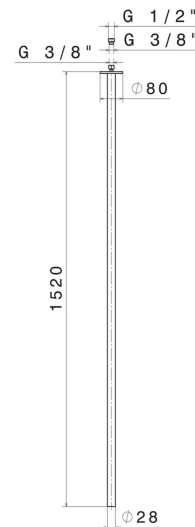

SENSITIVE

65844.58.063

Ceiling spout for basin group with 1/2" connection - finish
PVD Gun Metal

L=1520mm. For electronic separate control.

FEATURES

Material	Brass
Technology	Save Water
Installation	Ceiling-mounted
Hole type	Single hole

TECHNICAL DRAWING

SENSITIVE

65844.58.063

Ceiling spout for basin group with 1/2" connection - finish PVD Gun Metal

AVAILABLE FINISHES

58.063

PVD Gun Metal

01.014