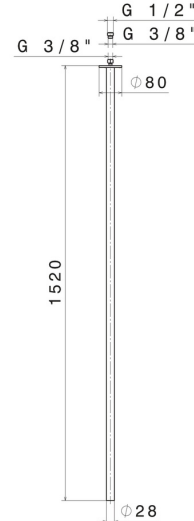

SENSITIVE

65844.59.064

Ceiling spout for basin group with 1/2" connection - finish
PVD Brushed Gun Metal

L=1520mm. For electronic separate control.

FEATURES

Material	Brass
Technology	Save Water
Installation	Ceiling-mounted
Hole type	Single hole

TECHNICAL DRAWING

SENSITIVE

65844.59.064

Ceiling spout for basin group with 1/2" connection - finish PVD Brushed Gun Metal

AVAILABLE FINISHES

59.064

PVD Brushed Gun Metal

01.014