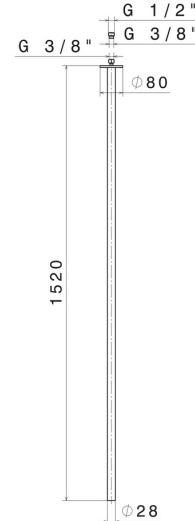

SENSITIVE

65844.59.066

Ceiling spout for basin group with 1/2" connection - finish
PVD Brushed steel

L=1520mm. For electronic separate control.

FEATURES

Material	Brass
Technology	Save Water
Installation	Ceiling-mounted
Hole type	Single hole

TECHNICAL DRAWING

SENSITIVE

65844.59.066

Ceiling spout for basin group with 1/2" connection - finish PVD Brushed steel

AVAILABLE FINISHES

59.066

PVD Brushed steel

01.014